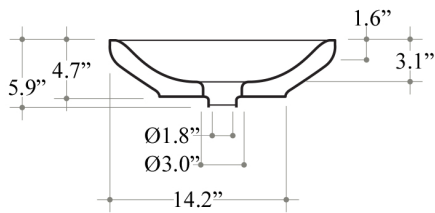

Features

- Ceramic
- Without overflow
- Countertop (vessel) installation
- Without faucet hole
- ADA Compliant

Start 72C

SKU# | Option:

- Start 72C | White

<p><b>Collection</b> Start</p>	<p><b>Model  </b> Start 72C</p>	<p>Dimensions Metric  <i>1 inch = 2.54 cm</i>  <i>1 inch = 25.4 mm</i></p>	 <p>1051 Lea Drive - Collegeville, PA 19426  Tel. 215 513 9400 - Fax 610 831 0215  <a href="http://www.ws bathcollections.com">www.ws bathcollections.com</a> - <a href="mailto:info@ws bathcollectins.com">info@ws bathcollectins.com</a></p>
------------------------------------	-------------------------------------	--	---

Bathroom Sink  
 27.6" L x 16.5" W x 4.7" H  
 Without Overflow  
 35 LBS  
 Capacity Tank: 11 Lt.  
 Vessel Installation

Collection  
 Egtco lec  
 Uctv

Model |  
 Uctv94E"

Dimensions Metric  
 1 inch = 2.54 cm  
 1 inch = 25.4 mm

### Vessel/ countertop installation

Bolts

Silicone (*optional*)

Collection  
Egtco lec  
Uctv'

Model |  
Uctv'94E''

Dimensions Metric  
*1 inch = 2.54 cm*  
*1 inch = 25.4 mm*

**WS**<sup>®</sup>

**BATH  
COLLECTIONS**