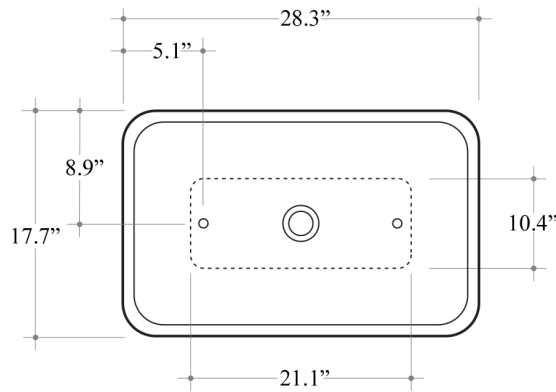

Features

- Ceramic
- Without overflow
- Countertop (vessel) installation
- Without faucet hole
- ADA Compliant

Start 72C

SKU# | Option:

- Start 72C | White

<p><b>Collection</b> Start</p>	<p><b>Model  </b> Start 72C</p>	<p>Dimensions Metric  <i>1 inch = 2.54 cm</i>  <i>1 inch = 25.4 mm</i></p>	 <p>1051 Lea Drive - Collegeville, PA 19426  Tel. 215 513 9400 - Fax 610 831 0215  <a href="http://www.ws bathcollections.com">www.ws bathcollections.com</a> - <a href="mailto:info@ws bathcollectins.com">info@ws bathcollectins.com</a></p>
------------------------------------	-------------------------------------	--	---

Bathroom Sink  
 27.6" L x 16.5" W x 4.7" H  
 Without Overflow  
 35 LBS  
 Capacity Tank: 11 Lt.  
 Vessel Installation

Collection  
 Egtco lec  
 Uctv

Model |  
 Uctv94E"

Dimensions Metric  
 1 inch = 2.54 cm  
 1 inch = 25.4 mm

### Vessel/ countertop installation

Bolts

Silicone (*optional*)

Collection  
Egtco lec  
Uctv'

Model |  
Uctv'94E''

Dimensions Metric  
*1 inch = 2.54 cm*  
*1 inch = 25.4 mm*

**WS**<sup>®</sup>

**BATH  
COLLECTIONS**