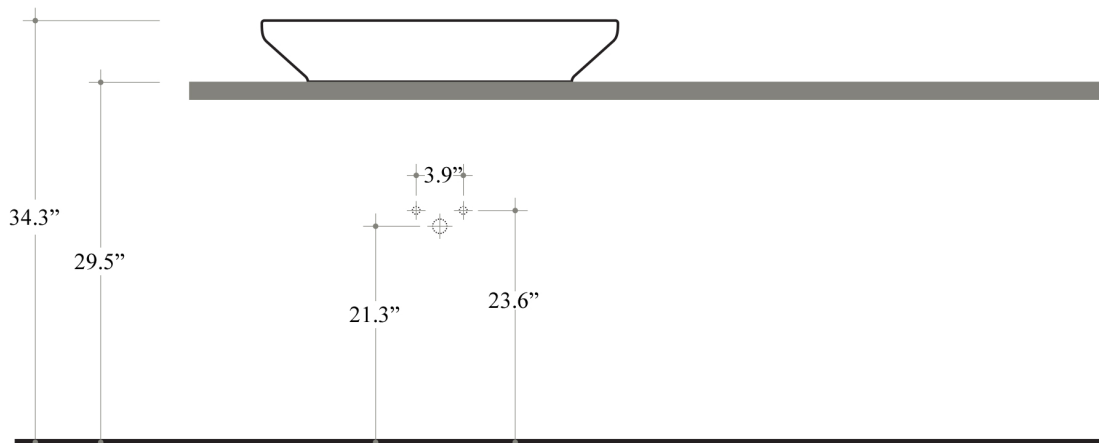

Features

- Ceramic
- Without overflow
- Countertop (vessel) installation
- Without faucet hole
- ADA Compliant

Start 72C

SKU# | Option:

- Start 72C | White

<p><b>Collection</b> Start</p>	<p><b>Model  </b> Start 72C</p>	<p>Dimensions Metric  <i>1 inch = 2.54 cm</i>  <i>1 inch = 25.4 mm</i></p>	 <p>1051 Lea Drive - Collegeville, PA 19426  Tel. 215 513 9400 - Fax 610 831 0215  <a href="http://www.ws bathcollections.com">www.ws bathcollections.com</a> - <a href="mailto:info@ws bathcollectins.com">info@ws bathcollectins.com</a></p>
------------------------------------	-------------------------------------	--	---

Bathroom Sink  
 27.6" L x 16.5" W x 4.7" H  
 Without Overflow  
 35 LBS  
 Capacity Tank: 11 Lt.  
 Vessel Installation

Collection  
 Egtco lec  
 Uctv

Model |  
 Uctv94E"

Dimensions Metric  
 1 inch = 2.54 cm  
 1 inch = 25.4 mm